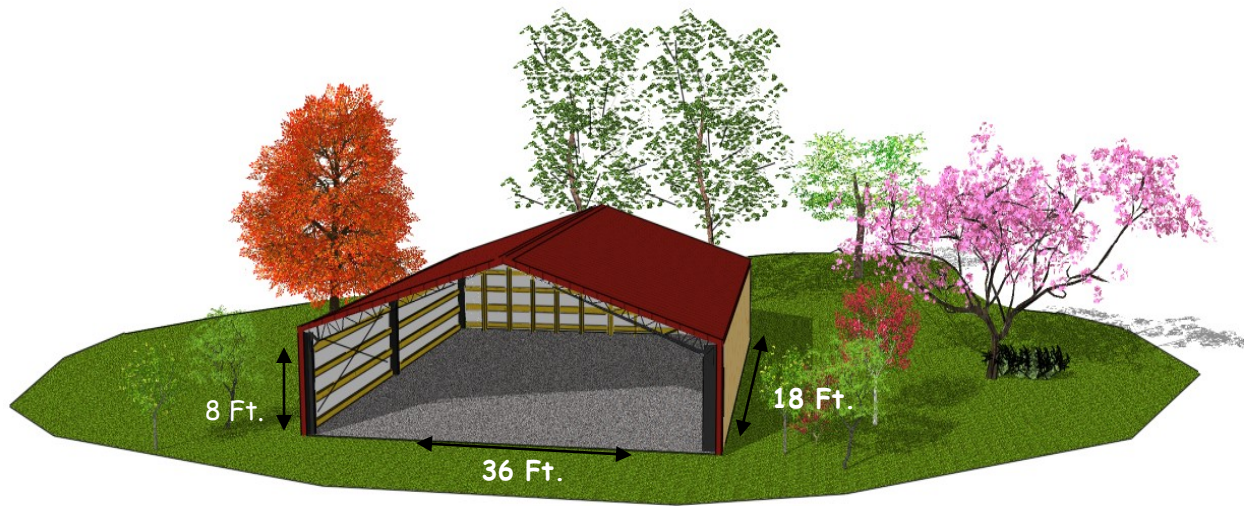

“Starter Shop”

Tax Refund Special

\$4,400 Package

- Open End Storage Building now, extended and enclosed—super strong shop later!
- 3—steel trusses
- Painted Metal Pkg.
- All lumber
- Call to discuss other sizes and options
- Limited offer due to rising steel cost
- Add tax and delivery